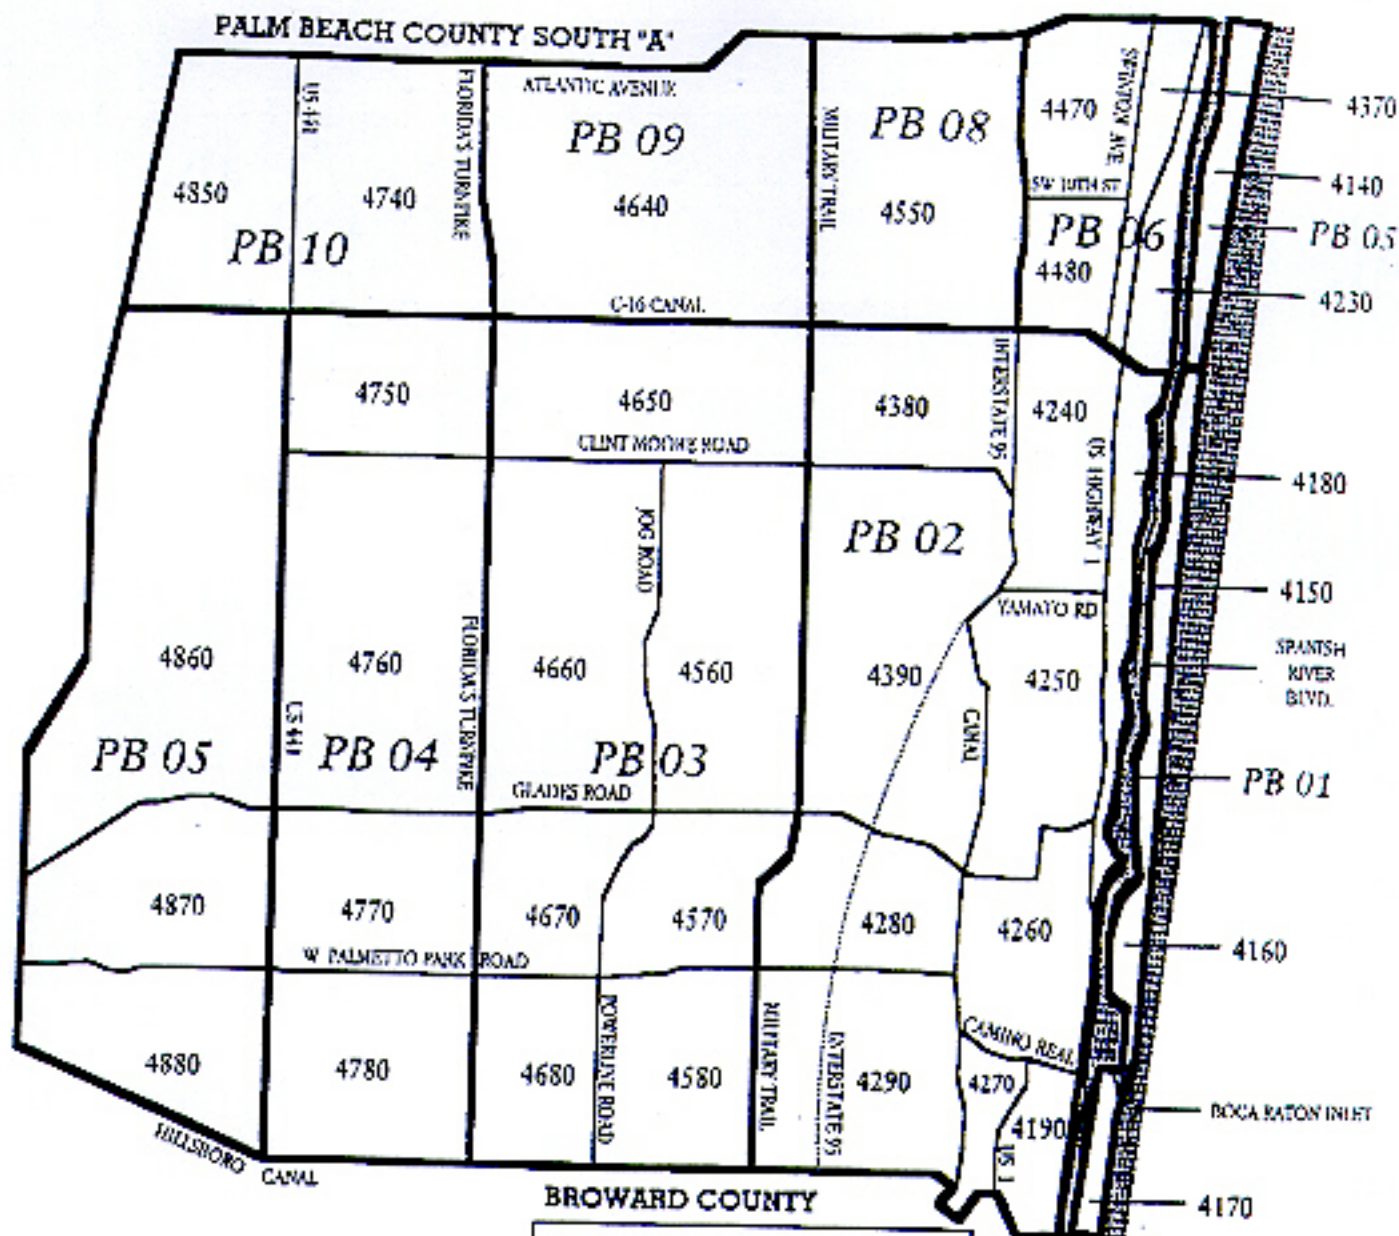

PALM BEACH COUNTY SOUTH "B"

Area Map

OUT OF GEOGRAPHIC AREA
AREA LOCATION

5940	Florida other than St. Lucie, Martin, Palm Beach, Broward & Dade Counties
5950	Island & Caribbean
5960	US other than Florida
5970	Outside of the US other than Island & Caribbean

GEO AREAS FOR THIS MAP

GEO	AREAS**
PB 01	4150, 4160, 4170
PB 02	4180, 4190, 4240, 4250, 4260, 4270, 4280, 4290, 4380, 4390
PB 03	4560, 4570, 4580, 4650, 4660, 4670, 4680
PB 04	4750, 4760, 4770, 4780, 4860, 4870, 4880
PB 05	4130a, 4130b
PB 06	4230a, 4230b, 4360a, 4370b, 4460a, 4470b, 4480b
PB 08	4550a, 4550b, 4550c
PB 09	4630a, 4640b
PB 10	4830a, 4840b, 4840c, 4850d

** "a" after area number = S Palm Beach County "A" upper map
 "b" after area number = S Palm Beach County "B" upper map